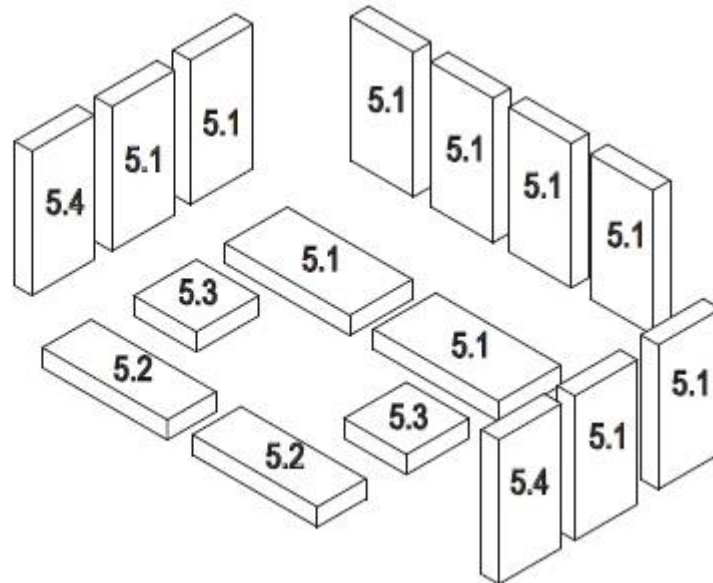

Quadra-Fire Explorer I

ITEM	DESCRIPTION	COMMENTS	PART NUMBER
1	Rear Shroud Assembly		SRV7062-010
2	Flue Collar		SRV7061-201
3	Flue Transition Assembly		SRV29138
4	Top	Matte Black	7062-101MBK
		Porcelain Black	7062-101PBK
		Porcelain Blue	7062-101PDB
		Porcelain Frost	7062-101PFT
		Porcelain Mahogany	7062-101PMH

#5 Brick Assembly

5	Brick Assembly		SRV7062-004
5.1	Brick #1, 9 X 4.5 X 1.25	Qty 10 req	
5.2	Brick #2, 9 x 2.5 x 1.25	Qty 2 req	
5.3	Brick #3, 4.5 x 4.5 x 1.25	Qty 2 req	
5.4	Brick #4, 9 X 3.75 X 1.25	Qty 2 req	
	Brick, Uncut (Must specify size when ordering)	Pkg of 1	832-0550
		Pkg of 6	832-3040
6	Side Left	Matte Black	7062-019MBK
		Porcelain Black	7062-019PBK
		Porcelain Blue	7062-019PDB
		Porcelain Frost	7062-019PFT
		Porcelain Mahogany	7062-019PMH
7	ARS Access Cover		SRV7038-196
8	ARS Channel		SRV7061-184
9	ARS Latch Assembly		SRV7062-034