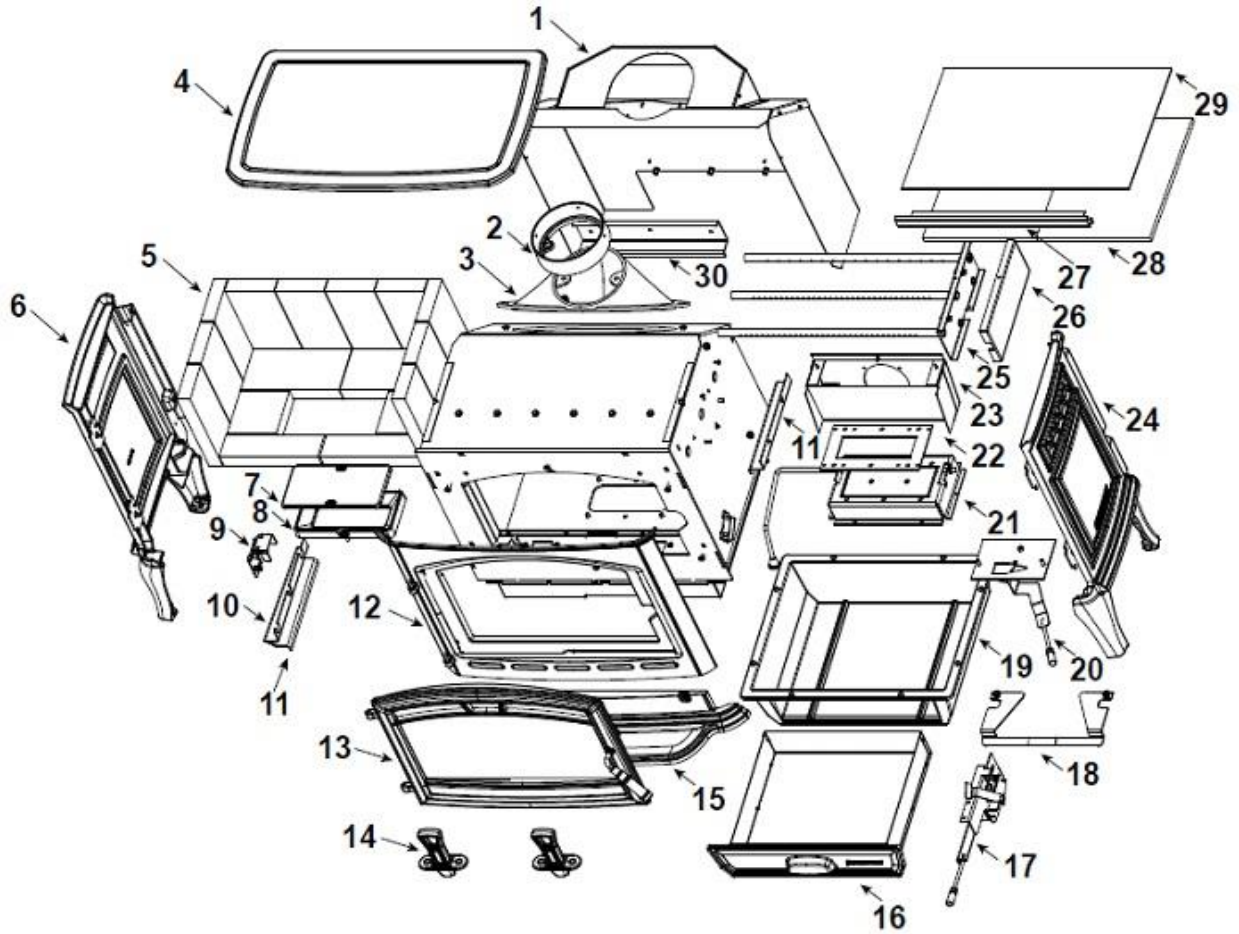

Quadra-Fire Explorer I

ITEM	DESCRIPTION	COMMENTS	PART NUMBER
1	Rear Shroud Assembly		SRV7062-010
2	Flue Collar		SRV7061-201
3	Flue Transition Assembly		SRV29138
4	Top	Matte Black	7062-101MBK
		Porcelain Black	7062-101PBK
		Porcelain Blue	7062-101PDB
		Porcelain Frost	7062-101PFT
		Porcelain Mahogany	7062-101PMH

#5 Brick Assembly

5	Brick Assembly		SRV7062-004
5.1	Brick #1, 9 X 4.5 X 1.25	Qty 10 req	
5.2	Brick #2, 9 x 2.5 x 1.25	Qty 2 req	
5.3	Brick #3, 4.5 x 4.5 x 1.25	Qty 2 req	
5.4	Brick #4, 9 X 3.75 X 1.25	Qty 2 req	
	Brick, Uncut (Must specify size when ordering)	Pkg of 1	832-0550
		Pkg of 6	832-3040
6	Side Left	Matte Black	7062-019MBK
		Porcelain Black	7062-019PBK
		Porcelain Blue	7062-019PDB
		Porcelain Frost	7062-019PFT
		Porcelain Mahogany	7062-019PMH
7	ARS Access Cover		SRV7038-196
8	ARS Channel		SRV7061-184
9	ARS Latch Assembly		SRV7062-034