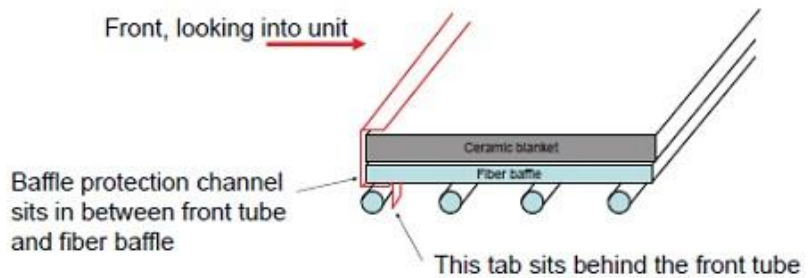

ITEM	DESCRIPTION	COMMENTS	PART NUMBER
15	Ashlip	Matte Black	7062-113MBK
		Porcelain Black	7062-113PBK
		Porcelain Blue	7062-113PDB
		Porcelain Frost	7062-113PFT
		Porcelain Mahogany	7062-113PMH
16	Ashpan		SRV7060-023
17	Timer Assembly		SRV7062-025
	Handle, Fiber		SRV7060-202
	Timer (Only) Replacement Assembly		SRV480-1940
18	Burn Rate Indicator		SRV7062-174
19	ARS Box		SRV7060-005
20	Burn Rate Control		SRV7062-023
	Handle, Fiber		SRV7060-202
21	ARS Assembly		SRV7062-035
22	Gasket, ARS		SRV7033-296
23	Outside Air Chamber		SRV7062-173
24	Side Right	Matte Black	7062-018MBK
		Porcelain Black	7062-018PBK
		Porcelain Blue	7062-018PDB
		Porcelain Frost	7062-018PFT
		Porcelain Mahogany	7062-018PMH
25	Tube Channel		SRV7062-017
26	Tube Chanel cover		SRV7062-148

#27 Baffle Protection Channel

Side view

27	Baffle Protection Channel		SRV7062-149
28	Baffle Board	2 pcs.	SRV7062-132
29	Baffle Blanket		SRV7062-133
30	Rear Brick Retainer		SRV7062-137