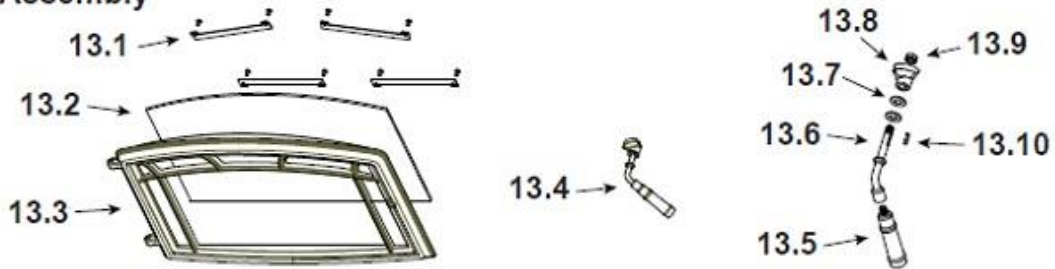

Woodman's Parts Plus
www.woodmanspartsplus.com

ITEM	DESCRIPTION	COMMENTS	PART NUMBER
10	Tube Rack		SRV7062-139
11	Side Brick Retainer		SRV7062-138
12	Front	Matte Black	7062-103MBK
		Porcelain Black	7062-103PBK
		Porcelain Blue	7062-103PDB
		Porcelain Frost	7062-103PFT
		Porcelain Mahogany	7062-103PMH
	Gasket 1/2"		7000-811
13	Door Assembly	Matte Black	7062-003MBK
		Porcelain Black	7062-003PBK
		Porcelain Blue	7062-003PDB
		Porcelain Frost	7062-003PFT
		Porcelain Mahogany	7062-003PMH

#13 Door Assembly

13.1	Glass Retainers		SRV7063-166
13.2	Glass Assembly		SRV7062-013
13.3	Door	Matte Black	7062-109MBK
		Porcelain Black	7062-109PBK
		Porcelain Blue	7062-109PDB
		Porcelain Frost	7062-109PFT
		Porcelain Mahogany	7062-109PMH
13.4	Door Handle Assembly		SRV7063-014
13.5	Fiber Handle		SRV7060-212
13.6	Door Handle		SRV7063-137
13.7	Washer, Sae, 3/8 (3 Ea)	Pkg of 3	832-0990
13.8	Cam Latch		430-1141
13.9	Nut, 2Wy Side Lock Jam 3	Pkg of 24	226-0100/24
13.10	Key, Cam Latch		430-1151
14	Andirons	2 Sets	SRV7061-020